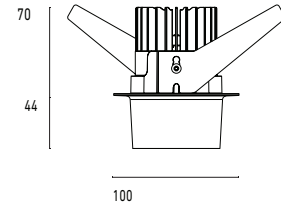

101 10 000307.011

Model

Name	Mono 100 Type 3 Recessed Downlighter
Finish	Structured White
Area	Indoor

System

Power (Luminaire)	12W
Power (System)	14W
Voltage	240V-AC
Optics	Rotationally Symmetrical Direct 30°
Colour Temperature	4000°K
Luminous Flux	1095lm
TM30	Rf95 Rg103
CRI	Ra97
Lumen Maintenance	L90 B10 50000hrs
Chromacity	<3 McAdam Step Ellipse
Articulation	Fixed
Cut-Out	
Ingress Protection	IP44
Control Device	Remote Fixed Output (Included)
Class	III